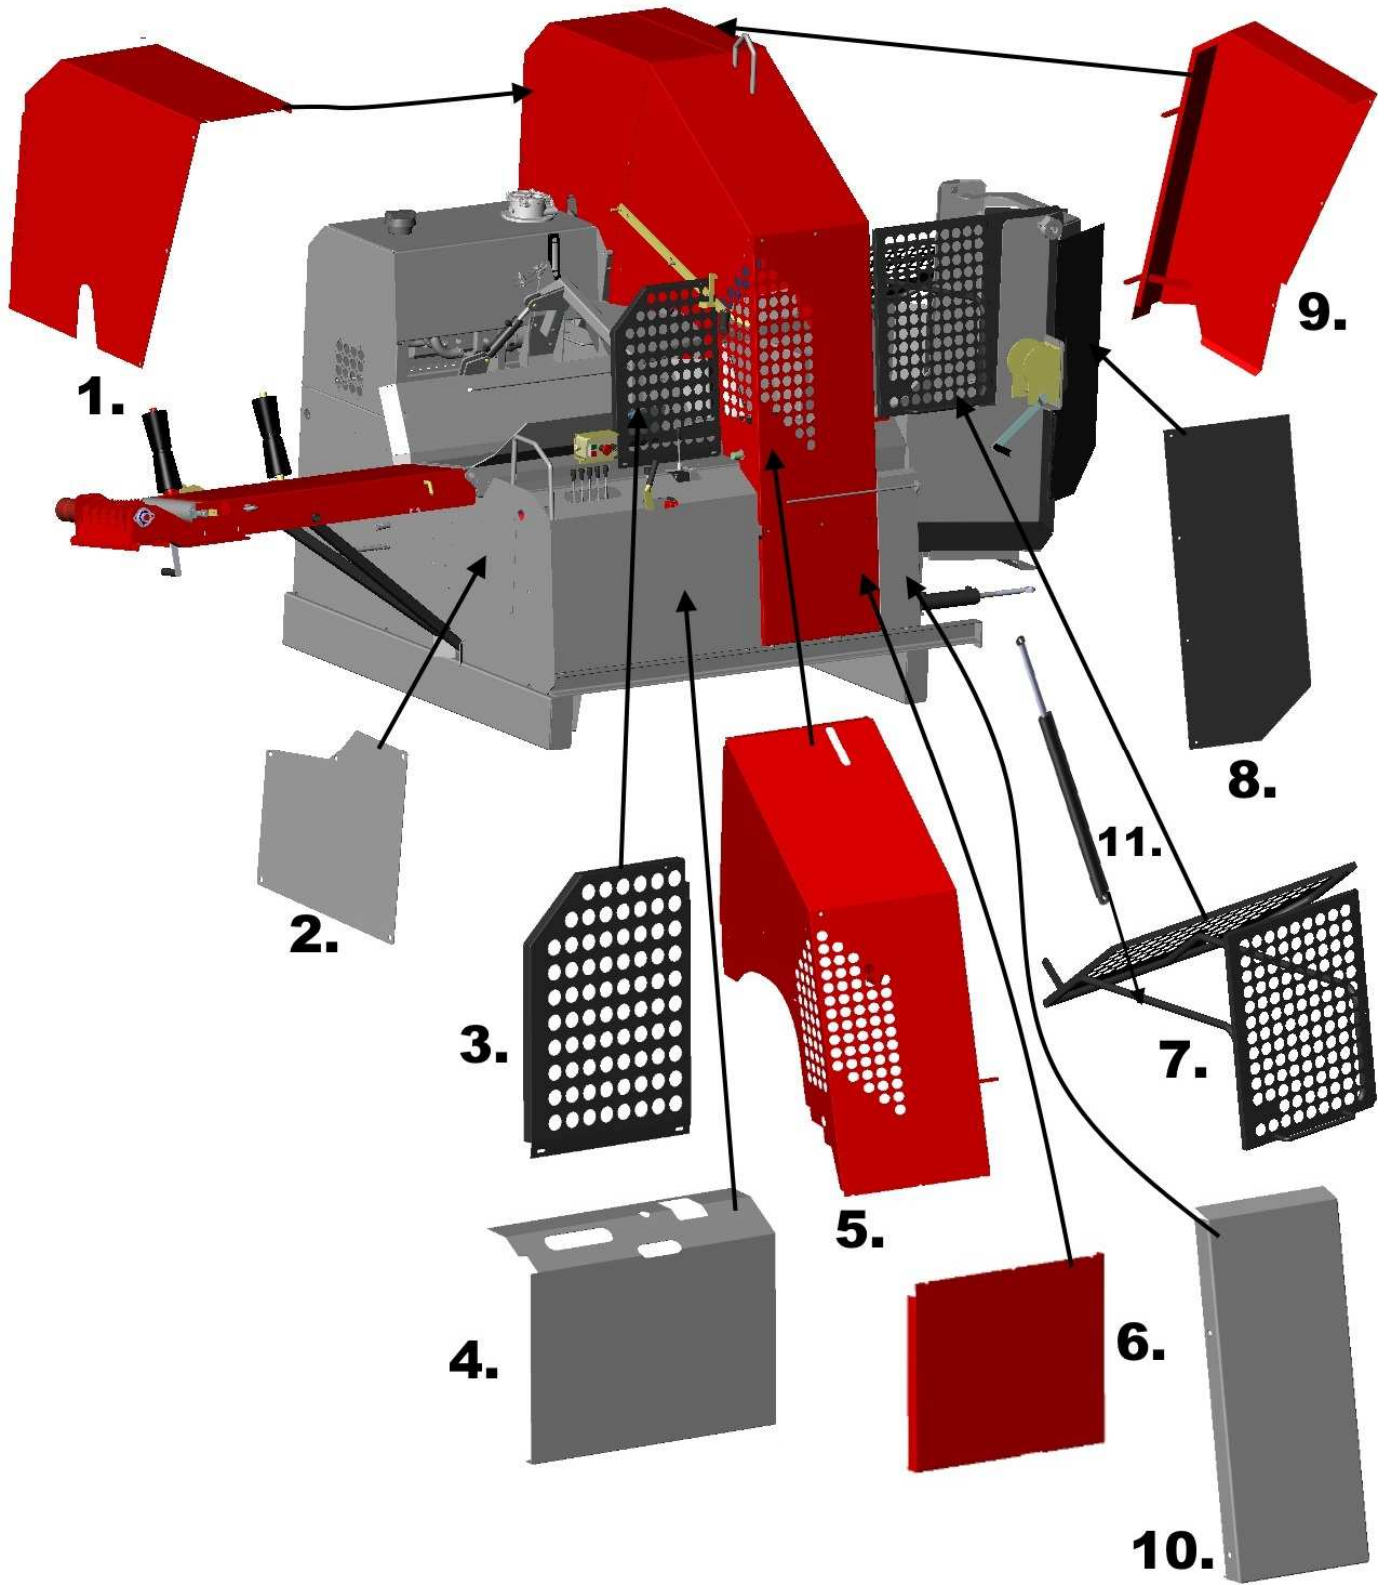

GB Ordering guide

Seek the right picture.

See the part number.

Look, by using the picture- and partnumber for the right orderingnumber of the sparepart from the spareparts list.

When ordering always mention the sparepart number, partname, serialnumber and manufacturing year.

1.

Kuva / Picture	Osa / Part	Nimiketunnus / Item number	Tilaus Nro. / Code	Nimi	Name	KPL / Pcs
1	1	10070001	11485	Takakotelo	Rear housing	1
1	2	L10001490	32546	Päätysuoja	End cover	1
1	3	L10091010	11457	Etusuoja	Front cover	1
1	4	L10045010	11493	Etulevy vasen	Front panel, left	1
1	5	10030001	11475	Teräkotelo	Blade housing	1
1	6	L10078010	11494	Keskisuoja	Center cover	1
1	7	10005001	11448	Suojaverkko	Protection net	1
1	8	L10008010	13638	Kourun jatke	Splitting frame extension	1
1	9	10039001	11498	Ovi	Door	1
1	10	L10079010	11495	Etulevy oikea	Front panel, right	1
1	11	OVKS0008	15046	Kaasujousi	Gas spring	1